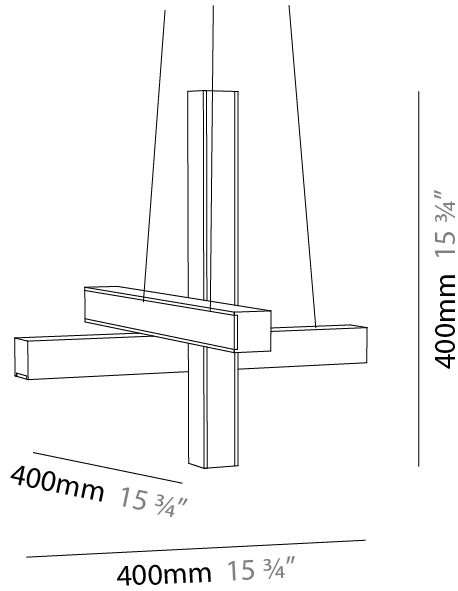

PROJECT	
TYPE	
SPECIFIER	
QUANTITY	
DATE	

CROSS SHAPE SUSPENSION

D71028-

base number
Color   Temperature   Finish   Options

1. To build a product code in our configurator select the specify button on the base model # product page
2. To build a manual product code on this datasheet choose from the options listed below in blue font and add the suffix to the base model #

GENERAL

Series: LED40 Modular
Subseries: Cross Shape
Brand: Tunto
Division: Design
Mounting Type: Suspension
Mounting Location: Ceiling
Subcategory: Modular

PHYSICAL

Shape: Abstract
Length (mm): 400
Length (in): 15 3/4
Width (mm): 400
Width (in): 15 3/4
Height (mm): 400
Height (in): 15 3/4
Max. Overall Height (mm): 2400
Max. Overall Height (in): 94 1/2
Extension (mm): 80
Extension (in): 3 1/8
Light Distribution: Omnidirectional
Diffuser: Opal
Fixture Finish: [WAL](#) / [ASH](#) / [OAK](#) / [BLK](#) / [WHI](#)
Fixture Material: Wood

ELECTRICAL

Lamp Type: LED
Input Wattage (W): 23
Total Output Wattage (W): 18.9
Dimming: Tri-Mode (Non-Dimming and Phase Dimming (120Vac only) and 0-10V Dimming)
Driver Included: Yes
Driver Location: Integrated
Driver Type: Constant Current - Universal
Driver Class: Class 2
Input Voltage (V): 120 - 277
Constant Current (MA): 700

LED

Color Temperature (°K): [2700](#) / [3000](#) / [4000](#)
Max. Delivered Lumen (lm): 1100
CRI: >93 CRI
Lamp Life (hrs): 50000

OPTICAL

RATINGS AND CERTIFICATIONS

Certified By: Certified for North American Standards
IP rating: IP20